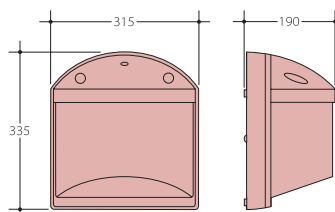

MERCIAN

High performance wall mounted luminaires

Classified IP65

- Strong pressure die-cast aluminium body. Textured black finish
- No body distortion when fixing, preserves IP rating
- Body dissipates heat, ensuring long control gear life in higher ambient temperatures
- Spacings up to eight times mounting height
- Impact-resistant, flame-retardant prismatic polycarbonate cover
- Optional photocell control
- Supplied complete with lamp
- 42 watt three hour maintained emergency version
- Tamper-resistant cover screws available
- Simple to fix using external stainless-steel brackets and two lower points, all external to gasket line to preserve IP rating

Range

LAMP	NUMBER	kg
70W SONPT	MER 9953	4.3
70W MBI-UVS	MER 9954	4.3
42W TC-T	MER 9955 ■	2.8

■ **EMERGENCY VERSION** - prefix catalogue number with 'EMR'.

IMPORTANT: SON LAMPS WITH INTERNAL STARTERS ARE NOT RECOMMENDED.