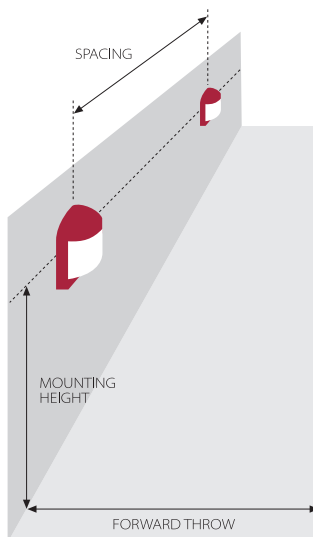

Spares

DESCRIPTION	NUMBER
ES skirted porcelain lampholder (SON or MBI)	LH 4726
GX24q-4 lampholder (42W TC-T)	LH 10958
Front cover	MER 10907