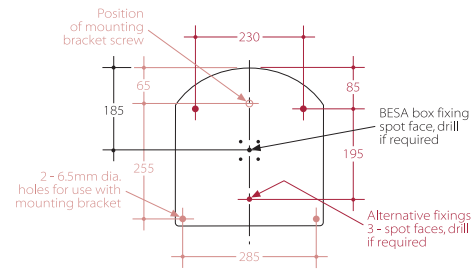

MERCIAN

Photometric Performance

3m MOUNTING HEIGHT

5m Forward Throw

SPACING	INITIAL ILLUMINANCE	UNIFORMITY (min:av)
12m ctrs	37 lux av.	0.35
15m ctrs	30 lux av.	0.30
18m ctrs	25 lux av.	0.23
21m ctrs	22 lux av.	0.20
24m ctrs	19 lux av.	0.15

4m MOUNTING HEIGHT

6m Forward Throw

SPACING	INITIAL ILLUMINANCE	UNIFORMITY (min:av)
12m ctrs	28 lux av.	0.42
16m ctrs	22 lux av.	0.40
20m ctrs	18 lux av.	0.30
24m ctrs	15 lux av.	0.23
28m ctrs	13 lux av.	0.18

5m MOUNTING HEIGHT

7m Forward Throw

SPACING	INITIAL ILLUMINANCE	UNIFORMITY (min:av)
15m ctrs	18 lux av.	0.41
20m ctrs	14 lux av.	0.40
25m ctrs	12 lux av.	0.28
30m ctrs	10 lux av.	0.21

Fixings

Options

DESCRIPTION	SUFFIX	EXAMPLE
Photocell	PC	MER 9953PC etc.
Tamper-resistant screws ♦	T	MER 9953T etc.
Fused terminal block	FF	MER 9953FF etc.

ORDERING - add suffix after catalogue number of Mercian

♦ To fasten cover order screwdriver **MER 10008** (or use a square drive bit for M6 tamper-proof pin hexagon screw).

Spares

DESCRIPTION	NUMBER
ES skirted porcelain lampholder (SON or MBI)	LH 4726
GX24q-4 lampholder (42W TC-T)	LH 10958
Front cover	MER 10907